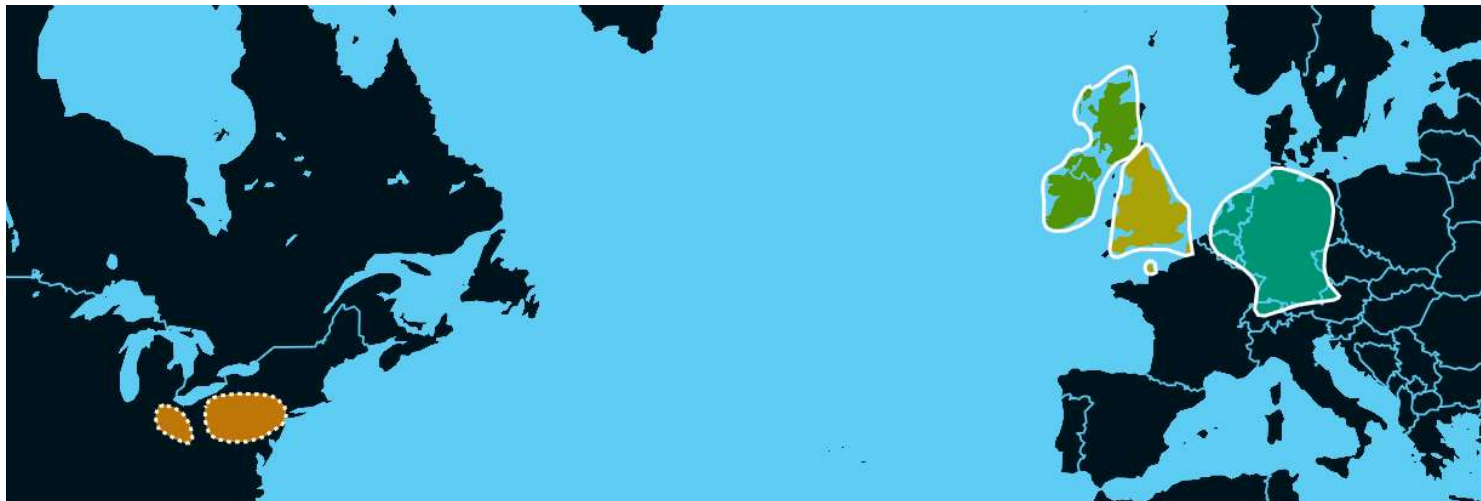

Your AncestryDNA Results reveal your unique story — who your ancestors were and where they came from.

DNA Results Summary for Robbie Chapman

© Mapbox, © OpenStreetMap

Ethnicity Estimate

- England, Wales & Northwestern Europe 67%
- Ireland & Scotland 18%
- Germanic Europe 15%

Additional Communities

- Pennsylvania Settlers
- Susquehanna River Valley Settlers